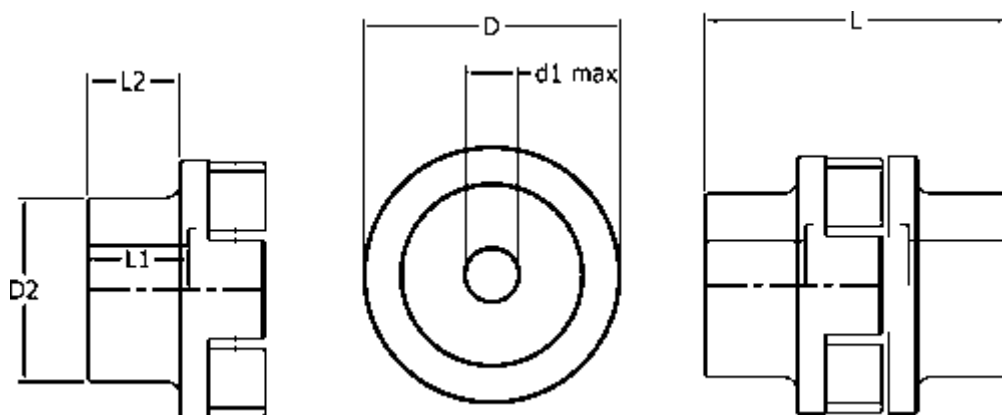

Data Sheet

Article number: 3302125210

Description: Tschan Hub LST S125 part 210
Maks. boring 55 mm

Measures

D	= 126
d1 max	= 55
D2	= 85
L	= 253
L1	= 110.5
L2	= 98